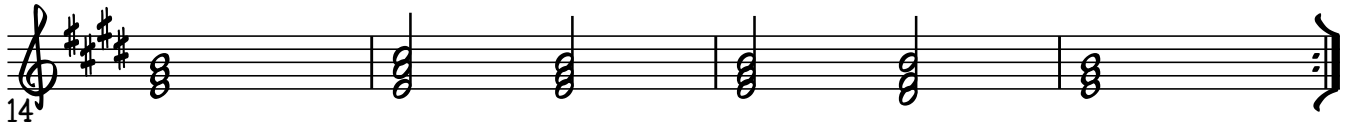

KEYBOARD

SWING LOW, SWEET CHARIOT

CLAPTON VERSION

TEMPO: 80, SHUFFLE

14