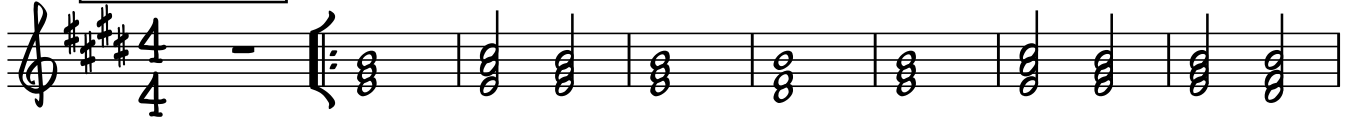

KEYBOARD

SWING LOW, SWEET CHARIOT

CLAPTON VERSION

TEMPO: 80, SHUFFLE

14